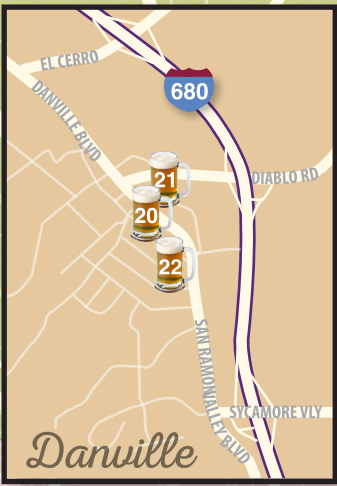

5 Main Street Brewery
830 Main St, Pleasanton

6 McKay's Taphouse and Beer Garden
252 Main St, Pleasanton

7 Altamont Beer Works
2402 Research Dr, Livermore

8 Beer Baron
2223 First St, Livermore

9 Eight Bridges Brewing Company
332 Earhart Way, Livermore

10 Shadow Puppet Brewing Company
2402 Research Dr, Livermore

11 Hop DeVine
1708 N Vasco Rd, Livermore

12 First Street Ale House
2402 Research Dr, Livermore

13 Sourced BBQ & Spirits
2300 First St #120, Livermore

14 Tap 25
25 S Livermore Ave, Livermore

15 Working Man Brewing Company
5542 Brisa St, Livermore

16 Caps & Taps Bottle Shop and Tap Room
6601 Dublin Blvd M, Dublin

17 Dublin Vine
5200 Dublin Blvd, Dublin

18 Inc 82 Brewing
7370 San Ramon Rd, Dublin

6.5 miles to
DOWNTOWN
DANVILLE
see detail map

0 1
mile